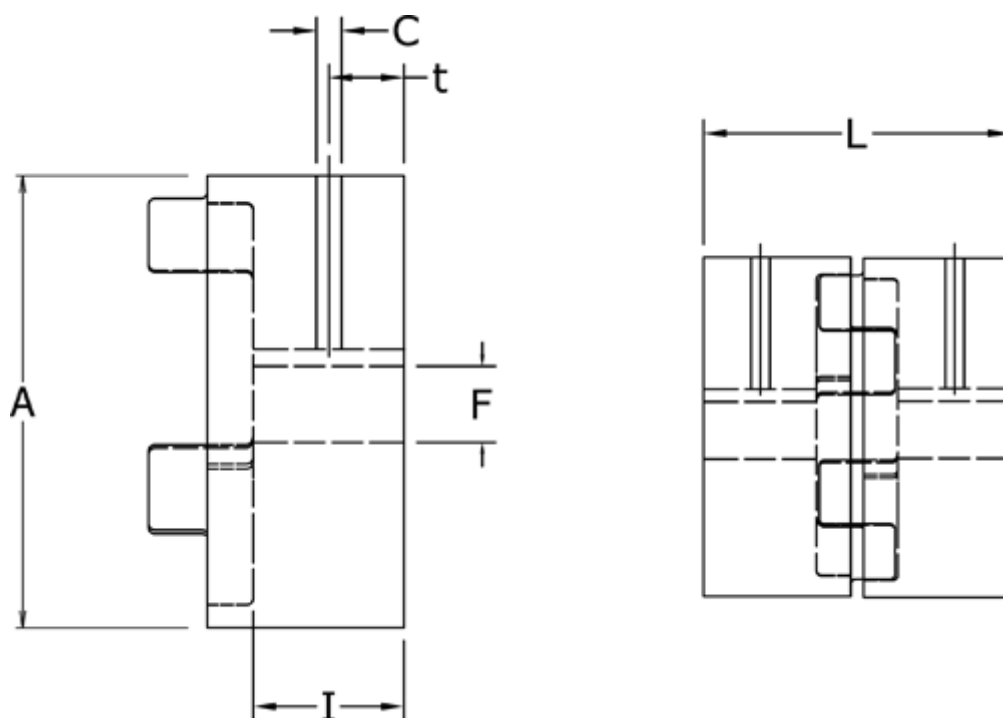

Article number: 3335024F020

Description: Coupling hub Klonex ES 24/28  
ALU Aluminium, Bore 20H7 mm w/keyway & setscrew

## Measures

A = 55  
C = M5  
F = 20  
I = 30  
L = 78  
t = 10.0